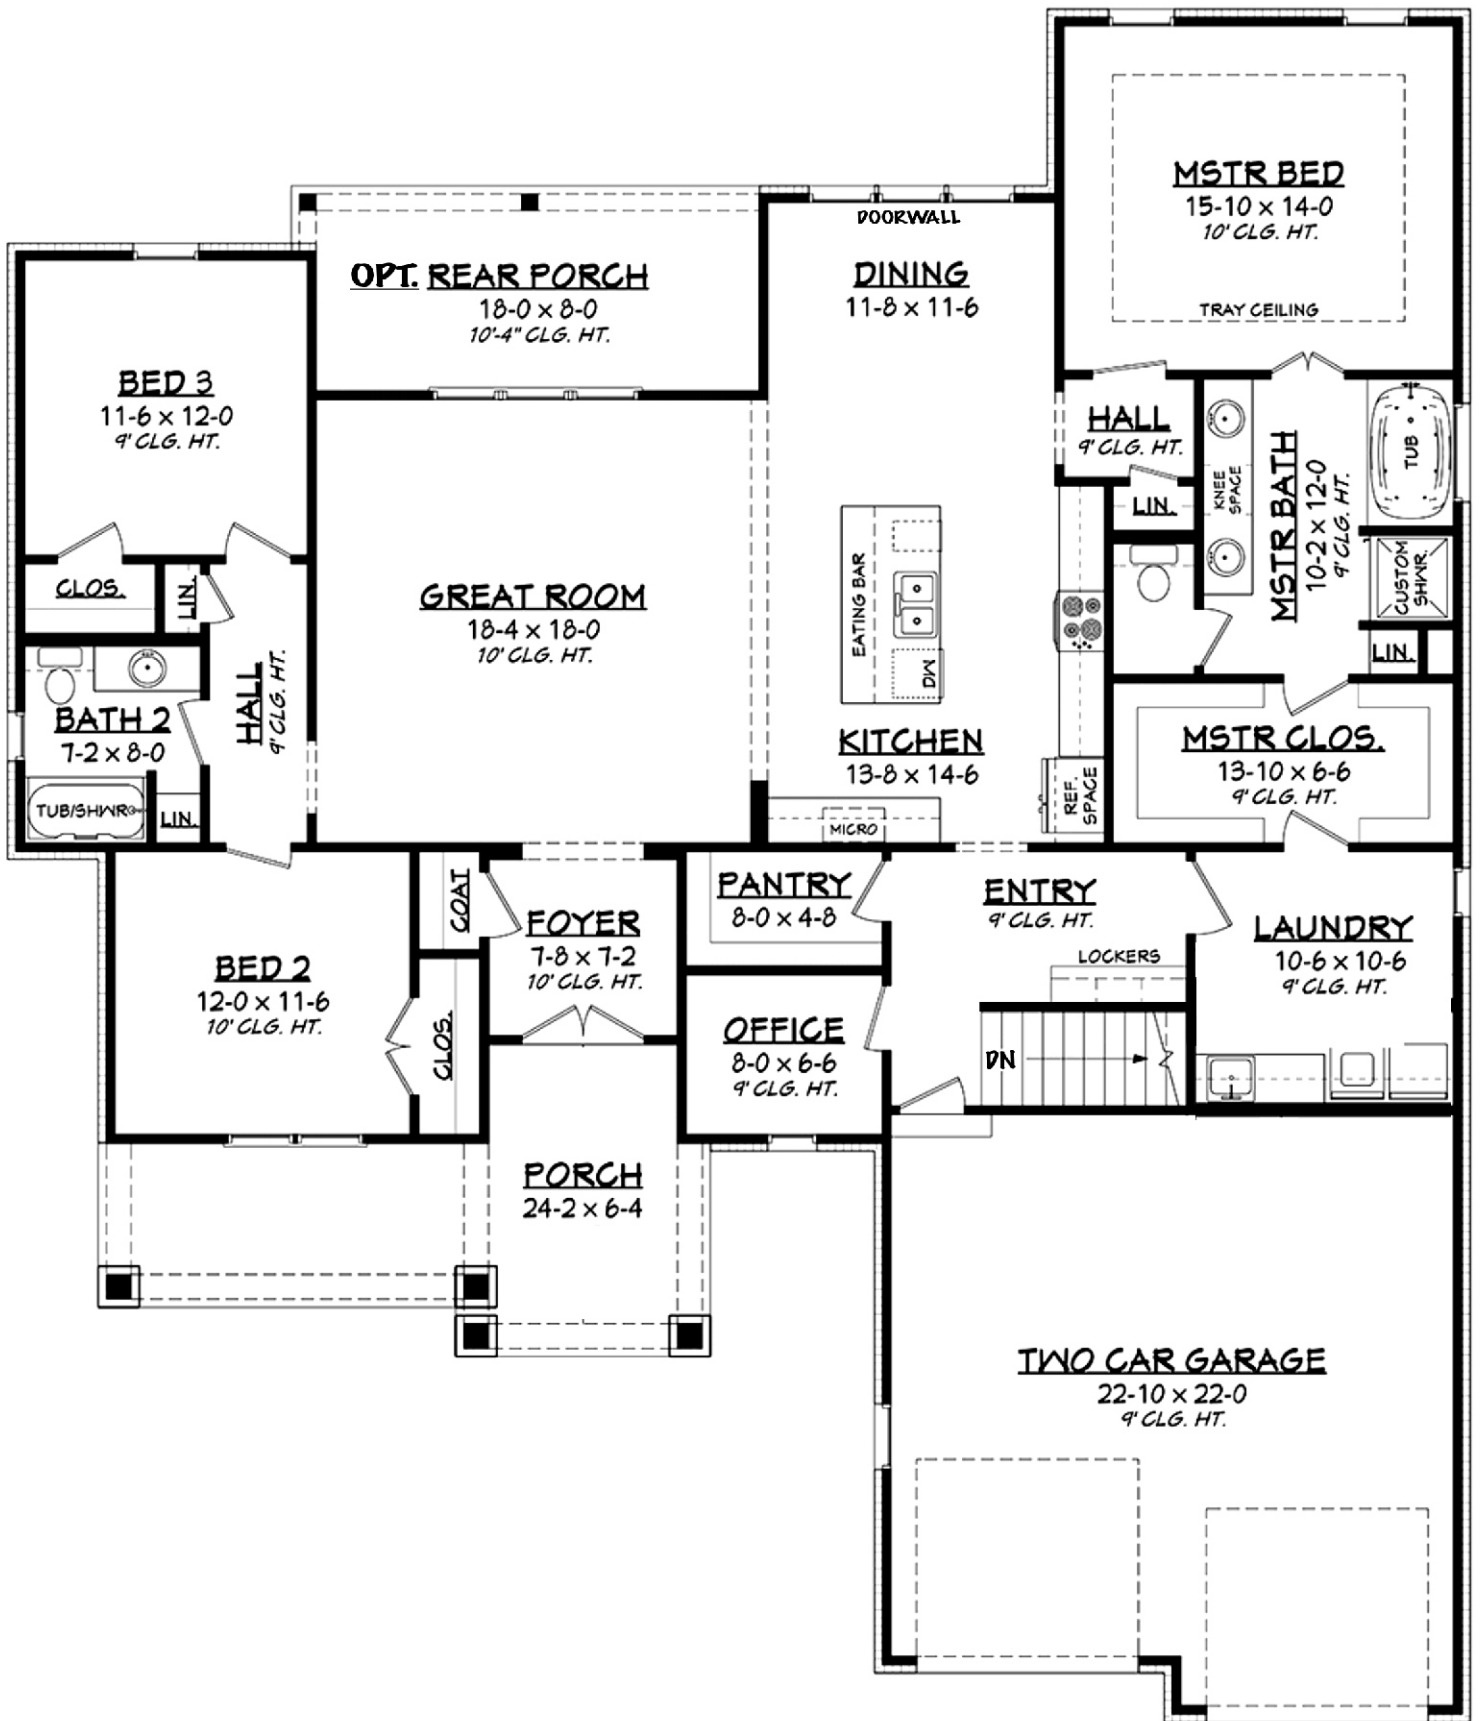

Clearwater
2100 SF

Clearwater
2100 SF