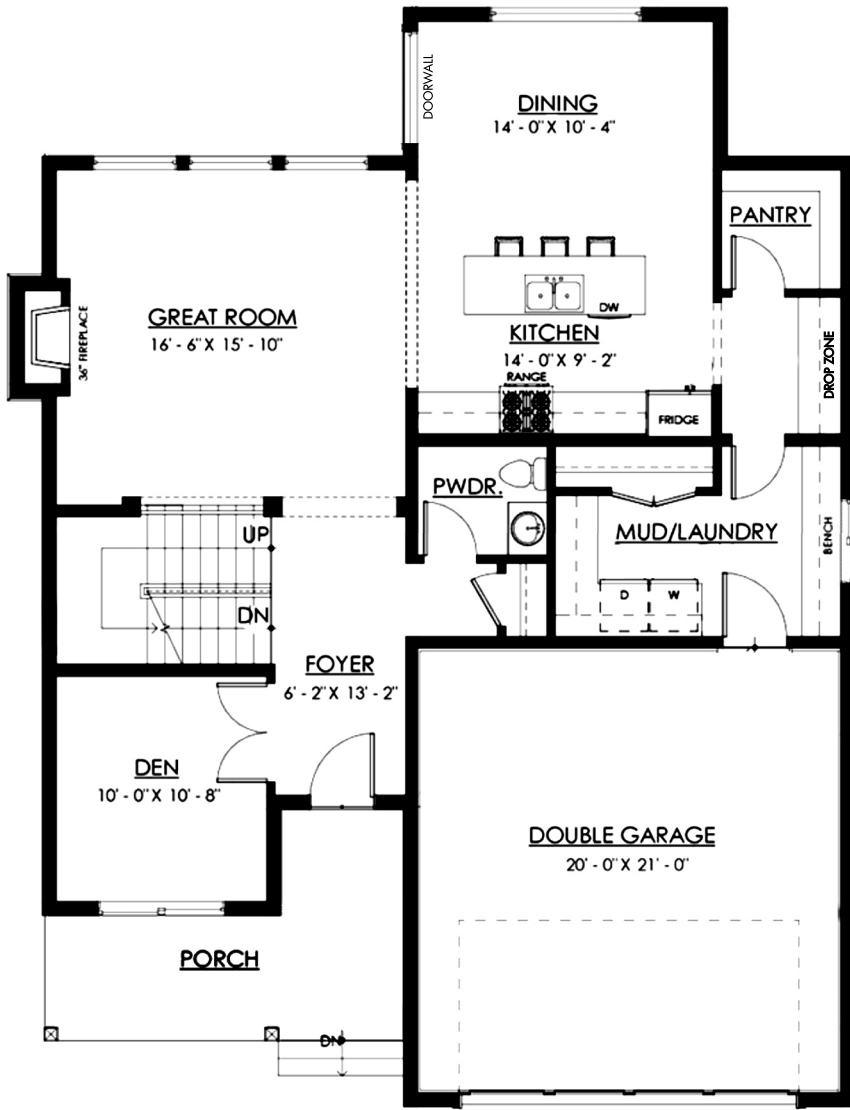

Morgan Falls  
2250 SF

Morgan Falls  
 2250 SF